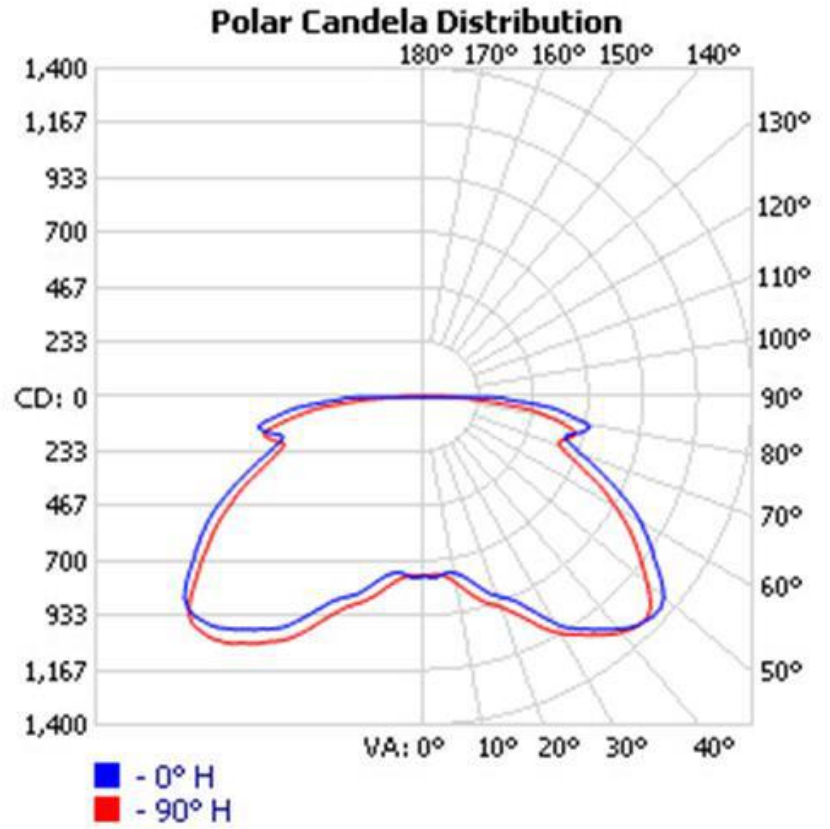

**FEATURES:**

- Low profile modern architectural look
- Superior heat sinking with external Air-Flow fins
- 3/4 inch pendant mount and surface mount
- NEMA 7x7 wide beam Fresnel Lens
- Concealed build-in occupancy sensor
- Luminous Efficacy: 125 lm/W
- L70 Lifetime: 100,000h+
- CRI: 80

**APPLICATION:**

The NebuLite CPS is an architectural Canopy luminaire with both 3/4” Pendant Mount and Surface mounting plate. It offers wide beam light with its unique Fresnel lens and powered by top quality CREE COB. CPS is a perfect luminaire for parking garages.

**PHOTOMETRICS:**

**DIMENSION:**

Suitable for 2 3/8" / 60mm diameter straight poles