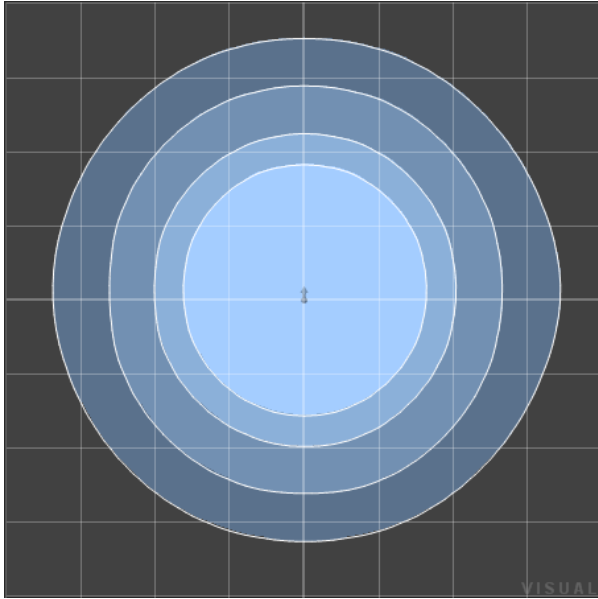

**FEATURES:**

- Low profile modern architectural look
- Superior heat sinking with external Air-Flow fins
- 3/4 inch pendant mount and surface mount
- NEMA 7x7 wide beam Fresnel Lens
- Concealed build-in occupancy sensor
- Luminous Efficacy: 125 lm/W
- L70 Lifetime: 100,000h+
- CRI: 80

**APPLICATION:**

The NebuLite CPS is an architectural Canopy luminaire with both 3/4” Pendant Mount and Surface mounting plate. It offers wide beam light with its unique Fresnel lens and powered by top quality CREE COB. CPS is a perfect luminaire for parking garages.

**PHOTOMETRICS:**

**DIMENSION:**

Suitable for 2 3/8" / 60mm diameter straight poles