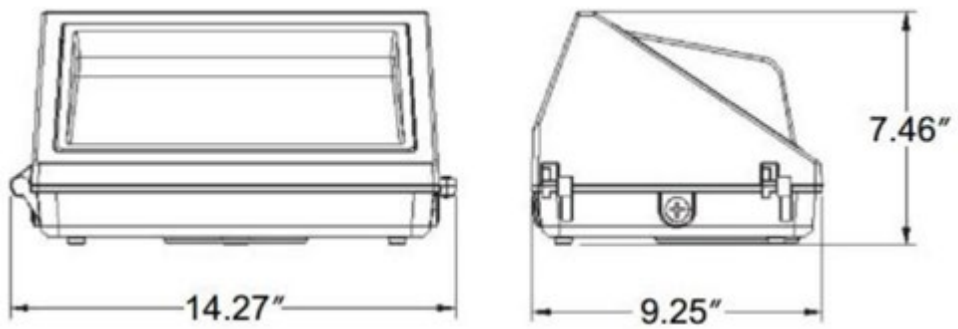

WPG Series LED Wall Pack

Die-cast Aluminum Alloy + Glass Lens
 L70 Lifespan: 100,000 hours
 Button Photocell available
 IP65 for wet and damp locations
 Total Harmonic Distortion: 15%

130 LPW

MODEL	WATTAGE	CCT	LUMEN	VOLTAGE	WARRANTY
WPG-30W	30watt	5000K	3,900lm	100-277vac	7 YEARS
WPG-60W	60watt	5000K	7,800lm	100-277vac	7 YEARS
WPG-90W	90watt	5000K	11,700lm	100-277vac	7 YEARS
WPG-100W	100watt	5000K	13,000lm	100-277vac	7 YEARS

BEAM ANGLE: 90°

JL-403C Dimming Photocell Dusk To Dawn

DIMENSIONS WPG: 30W/60W/90W/100W