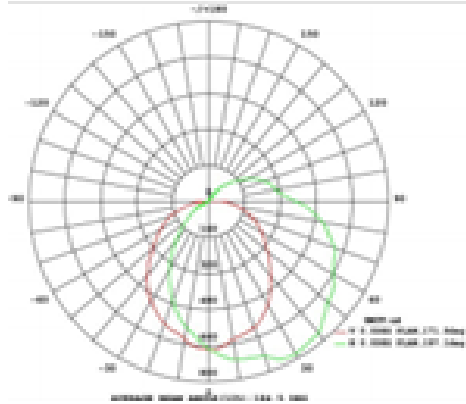

WPG Series LED Wall Pack

Die-cast Aluminum Alloy + Glass Lens
 L70 Lifespan: 100,000 hours
 Button Photocell available
 IP65 for wet and damp locations
 Total Harmonic Distortion: 15%

130 LPW

MODEL	WATTAGE	CCT	LUMEN	VOLTAGE	WARRANTY
WPG-30W	30watt	5000K	3,900lm	100-277vac	7 YEARS
WPG-60W	60watt	5000K	7,800lm	100-277vac	7 YEARS
WPG-90W	90watt	5000K	11,700lm	100-277vac	7 YEARS
WPG-100W	100watt	5000K	13,000lm	100-277vac	7 YEARS

BEAM ANGLE: 90°

JL-403C Dimming Photocell Dusk To Dawn

DIMENSIONS WPG: 30W/60W/90W/100W