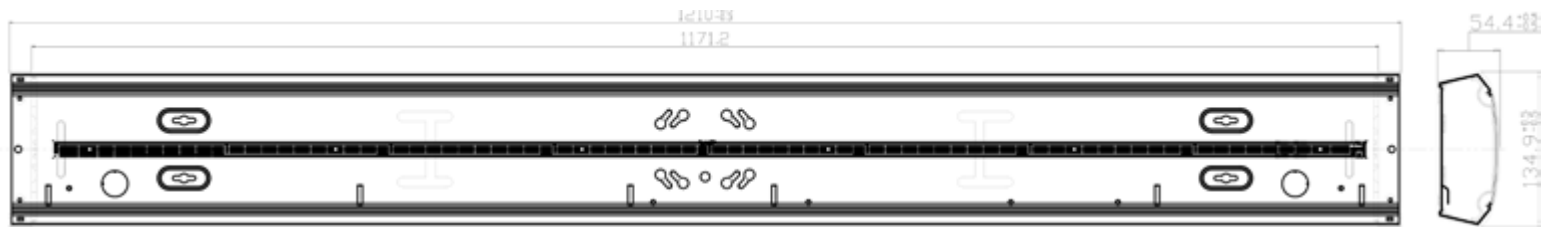

MODEL	WATTAGE	CCT	LUMEN	VOLTAGE	WARRANTY
NB-WRP-4FT	32watt, 40watt, 48watt	3000K, 4000K, 5000K	3680lm, 4600lm, 5520lm	100-277vac	7 YEARS