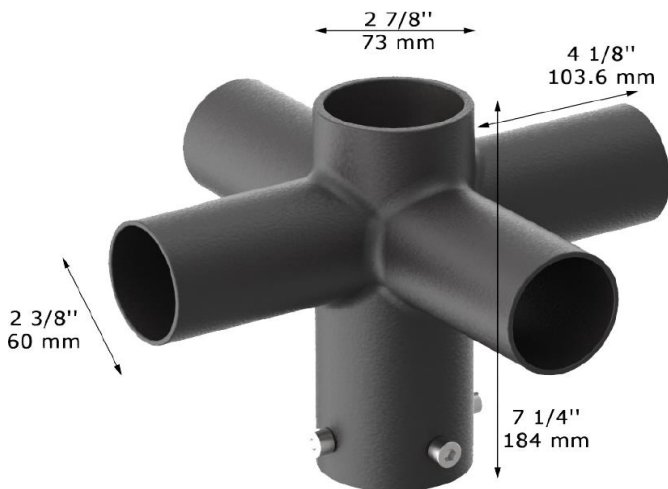

MOUNTING (ACCESSORIES) BRACKETS

**Tenon Adapter with 2 Horizontal
90 Degree Tenons**

**Tenon Adapter with 2 Horizontal
180 Degree Tenons**

**Tenon Adapter with 3 Horizontal
90 Degree Tenons**

**Tenon Adapter with 3 Horizontal
120 Degree Tenons**

**Tenon Adapter with 4 Horizontal
90 Degree Tenons**

Tenon Adapter for 5 inch Poles

Tenon Adapter for 5 inch Square Poles

Tenon Adapter for 3 inch Square Poles

D60mm to D40mm Tenon Adapter

Tenon Adapter with 3 inch Round Poles

Tenon Adapter with 4 inch Round Poles

Tenon Adapter with 5 inch Round Poles

Square Pole Side Tenon

Round Pole Side Tenon

L Shape Side Mount

Yoke Mount Tenon Adapter

Bullhorn with 2 Arms at 180 Degree (Round Pole)

Bullhorn with 2 Arms at 180 Degree (Square Pole)

Bullhorn with 2 Arms at 180 Degree (Square Pole)

Bullhorn with 2 Arms at 180 Degree (Round Pole)

Bullhorn with 3 Tenons Inline

Bullhorn with 4 Tenons at 90 Degree