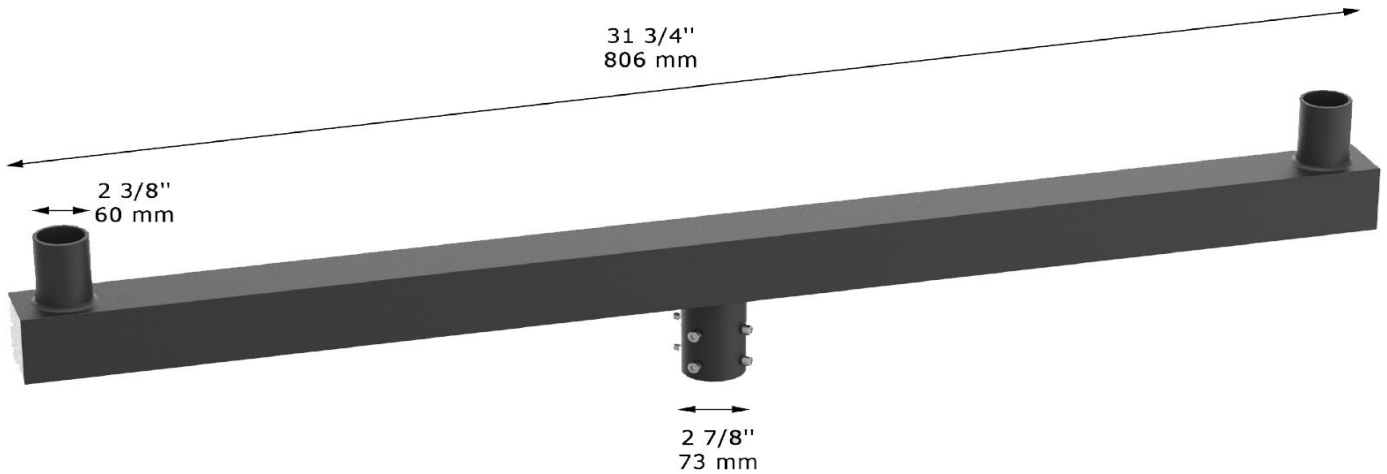

**Tenon Adapter with 4 Horizontal
90 Degree Tenons**

Tenon Adapter for 5 inch Poles

Tenon Adapter for 5 inch Square Poles

Tenon Adapter for 3 inch Square Poles

D60mm to D40mm Tenon Adapter

Tenon Adapter with 3 inch Round Poles

Tenon Adapter with 4 inch Round Poles

Tenon Adapter with 5 inch Round Poles

Square Pole Side Tenon

Round Pole Side Tenon

L Shape Side Mount

Yoke Mount Tenon Adapter

Bullhorn with 2 Arms at 180 Degree (Round Pole)

Bullhorn with 2 Arms at 180 Degree (Square Pole)

Bullhorn with 2 Arms at 180 Degree (Square Pole)

Bullhorn with 2 Arms at 180 Degree (Round Pole)

Bullhorn with 3 Tenons Inline

Bullhorn with 4 Tenons at 90 Degree