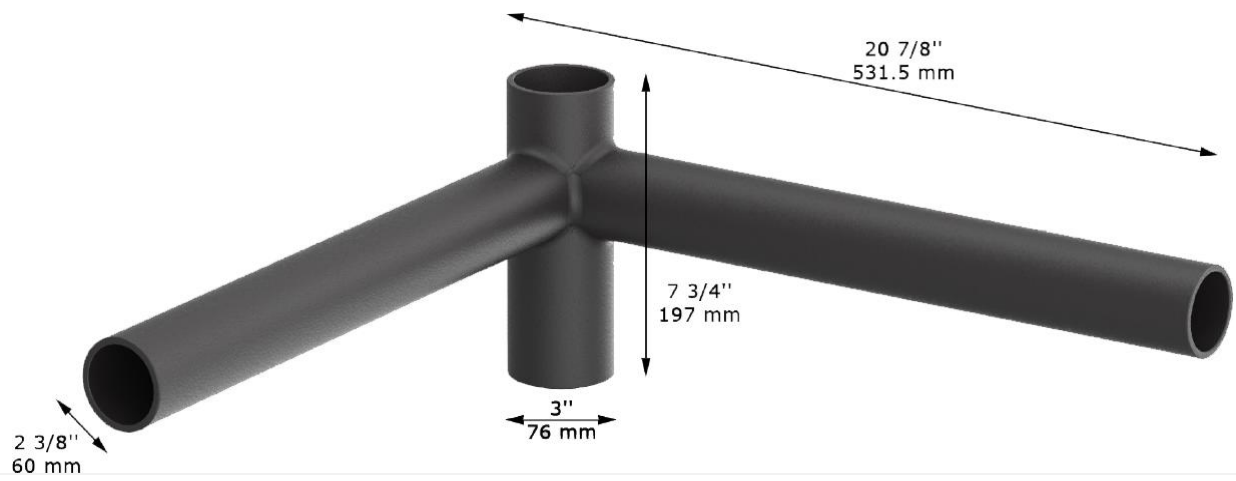

**Tenon Adapter with 4 Horizontal
90 Degree Tenons**

Tenon Adapter for 5 inch Poles

Tenon Adapter for 5 inch Square Poles

Tenon Adapter for 3 inch Square Poles

D60mm to D40mm Tenon Adapter

Tenon Adapter with 3 inch Round Poles

Tenon Adapter with 4 inch Round Poles

Tenon Adapter with 5 inch Round Poles

Square Pole Side Tenon

Round Pole Side Tenon

L Shape Side Mount

Yoke Mount Tenon Adapter

Bullhorn with 2 Arms at 180 Degree (Round Pole)

Bullhorn with 2 Arms at 180 Degree (Square Pole)

Bullhorn with 2 Arms at 180 Degree (Square Pole)

Bullhorn with 2 Arms at 180 Degree (Round Pole)

Bullhorn with 3 Tenons Inline

Bullhorn with 4 Tenons at 90 Degree