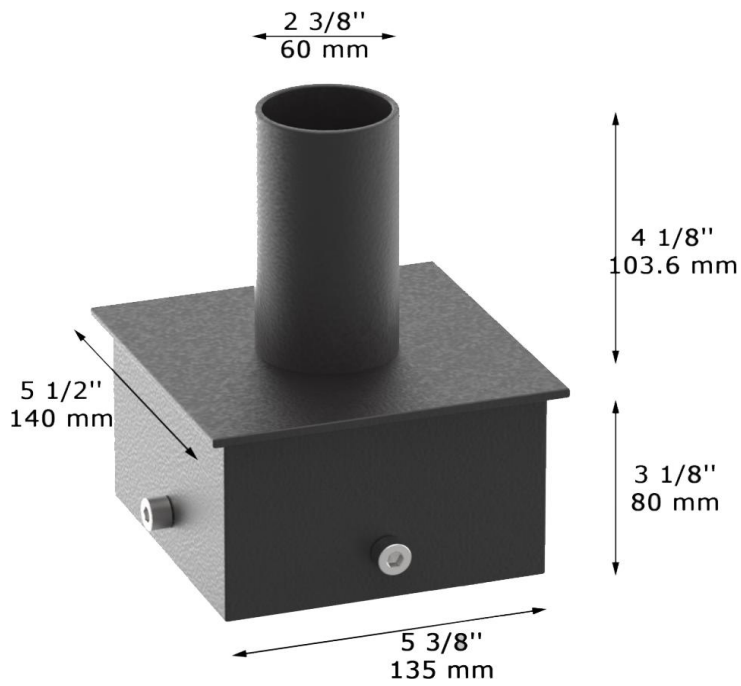

MOUNTING (ACCESSORIES) BRACKETS

**Tenon Adapter with 2 Horizontal
90 Degree Tenons**

**Tenon Adapter with 2 Horizontal
180 Degree Tenons**

**Tenon Adapter with 3 Horizontal
90 Degree Tenons**

**Tenon Adapter with 3 Horizontal
120 Degree Tenons**

**Tenon Adapter with 4 Horizontal
90 Degree Tenons**

Tenon Adapter for 5 inch Poles

Tenon Adapter for 5 inch Square Poles

Tenon Adapter for 3 inch Square Poles

D60mm to D40mm Tenon Adapter

Tenon Adapter with 3 inch Round Poles

Tenon Adapter with 4 inch Round Poles

Tenon Adapter with 5 inch Round Poles

Square Pole Side Tenon

Round Pole Side Tenon

L Shape Side Mount

Yoke Mount Tenon Adapter

Bullhorn with 2 Arms at 180 Degree (Round Pole)

Bullhorn with 2 Arms at 180 Degree (Square Pole)

Bullhorn with 2 Arms at 180 Degree (Square Pole)

Bullhorn with 2 Arms at 180 Degree (Round Pole)

Bullhorn with 3 Tenons Inline

Bullhorn with 4 Tenons at 90 Degree