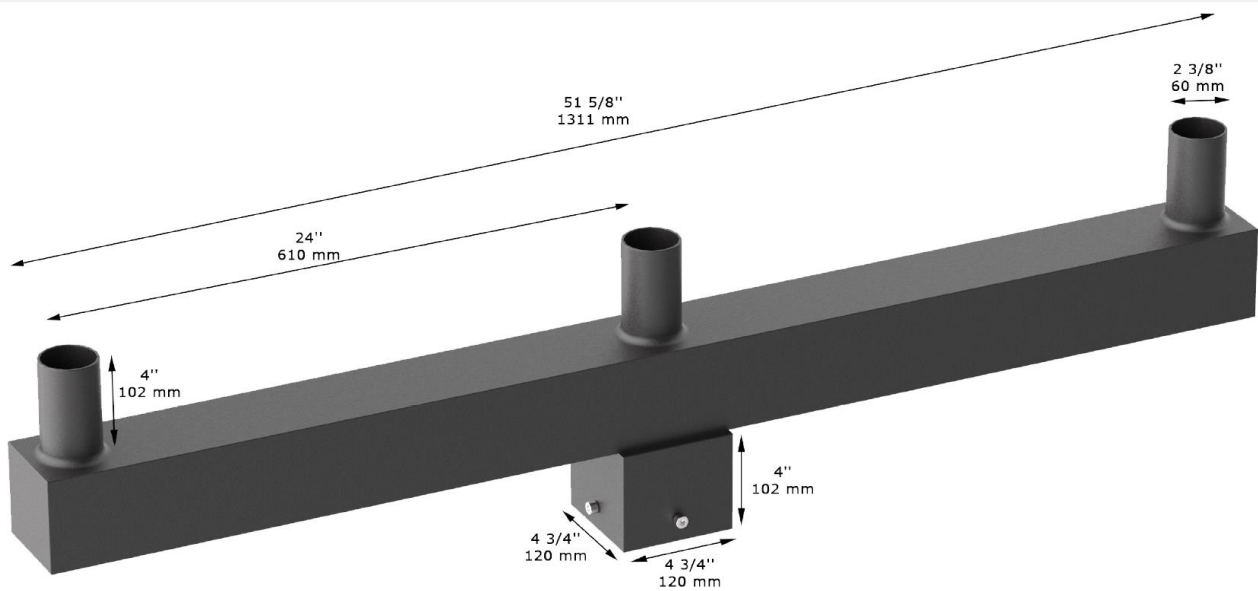

Tenon Adapter with 4 inch Round Poles

Tenon Adapter with 5 inch Round Poles

Square Pole Side Tenon

Round Pole Side Tenon

L Shape Side Mount

Yoke Mount Tenon Adapter

Bullhorn with 2 Arms at 180 Degree (Round Pole)

Bullhorn with 2 Arms at 180 Degree (Square Pole)

Bullhorn with 2 Arms at 180 Degree (Square Pole)

Bullhorn with 2 Arms at 180 Degree (Round Pole)

Bullhorn with 3 Tenons Inline

Bullhorn with 4 Tenons at 90 Degree