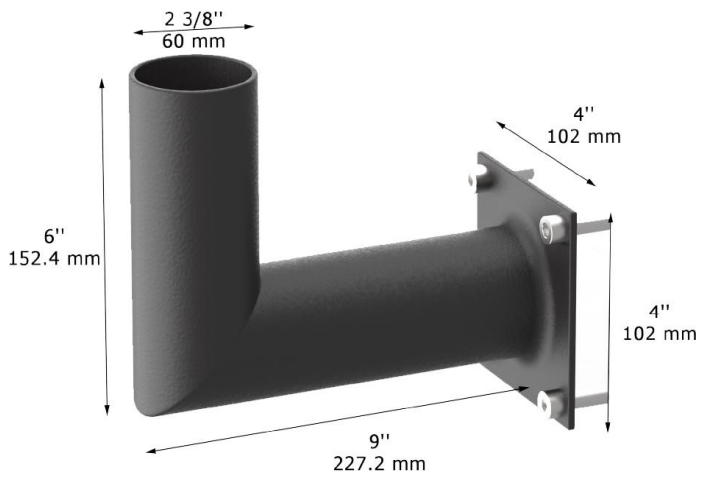

MOUNTING (ACCESSORIES) BRACKETS

**Tenon Adapter with 2 Horizontal
90 Degree Tenons**

**Tenon Adapter with 2 Horizontal
180 Degree Tenons**

**Tenon Adapter with 3 Horizontal
90 Degree Tenons**

**Tenon Adapter with 3 Horizontal
120 Degree Tenons**

**Tenon Adapter with 4 Horizontal
90 Degree Tenons**

Tenon Adapter for 5 inch Poles

Tenon Adapter for 5 inch Square Poles

Tenon Adapter for 3 inch Square Poles

D60mm to D40mm Tenon Adapter

Tenon Adapter with 3 inch Round Poles

Tenon Adapter with 4 inch Round Poles

Tenon Adapter with 5 inch Round Poles

Square Pole Side Tenon

Round Pole Side Tenon

L Shape Side Mount

Yoke Mount Tenon Adapter

Bullhorn with 2 Arms at 180 Degree (Round Pole)

Bullhorn with 2 Arms at 180 Degree (Square Pole)

Bullhorn with 2 Arms at 180 Degree (Square Pole)

Bullhorn with 2 Arms at 180 Degree (Round Pole)

Bullhorn with 3 Tenons Inline

Bullhorn with 4 Tenons at 90 Degree