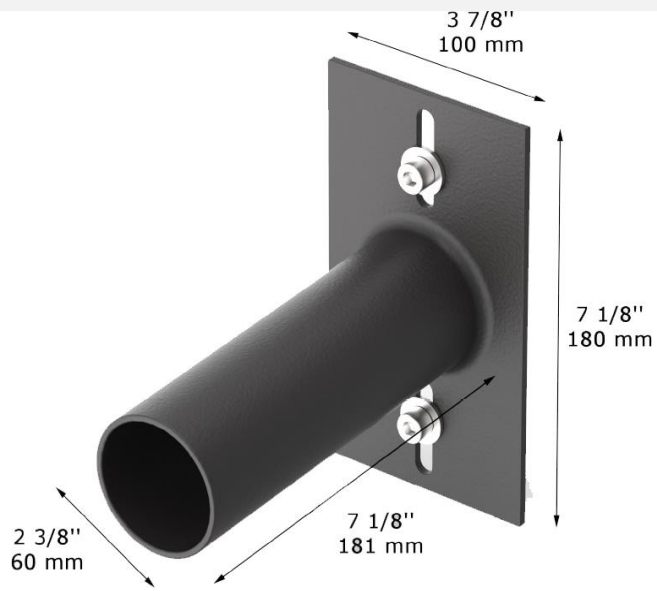

MOUNTING (ACCESSORIES) BRACKETS

**Tenon Adapter with 2 Horizontal
90 Degree Tenons**

**Tenon Adapter with 2 Horizontal
180 Degree Tenons**

**Tenon Adapter with 3 Horizontal
90 Degree Tenons**

**Tenon Adapter with 3 Horizontal
120 Degree Tenons**

**Tenon Adapter with 4 Horizontal
90 Degree Tenons**

Tenon Adapter for 5 inch Poles

Tenon Adapter for 5 inch Square Poles

Tenon Adapter for 3 inch Square Poles

D60mm to D40mm Tenon Adapter

Tenon Adapter with 3 inch Round Poles

Tenon Adapter with 4 inch Round Poles

Tenon Adapter with 5 inch Round Poles

Square Pole Side Tenon

Round Pole Side Tenon

L Shape Side Mount

Yoke Mount Tenon Adapter

Bullhorn with 2 Arms at 180 Degree (Round Pole)

Bullhorn with 2 Arms at 180 Degree (Square Pole)

Bullhorn with 2 Arms at 180 Degree (Square Pole)

Bullhorn with 2 Arms at 180 Degree (Round Pole)

Bullhorn with 3 Tenons Inline

Bullhorn with 4 Tenons at 90 Degree