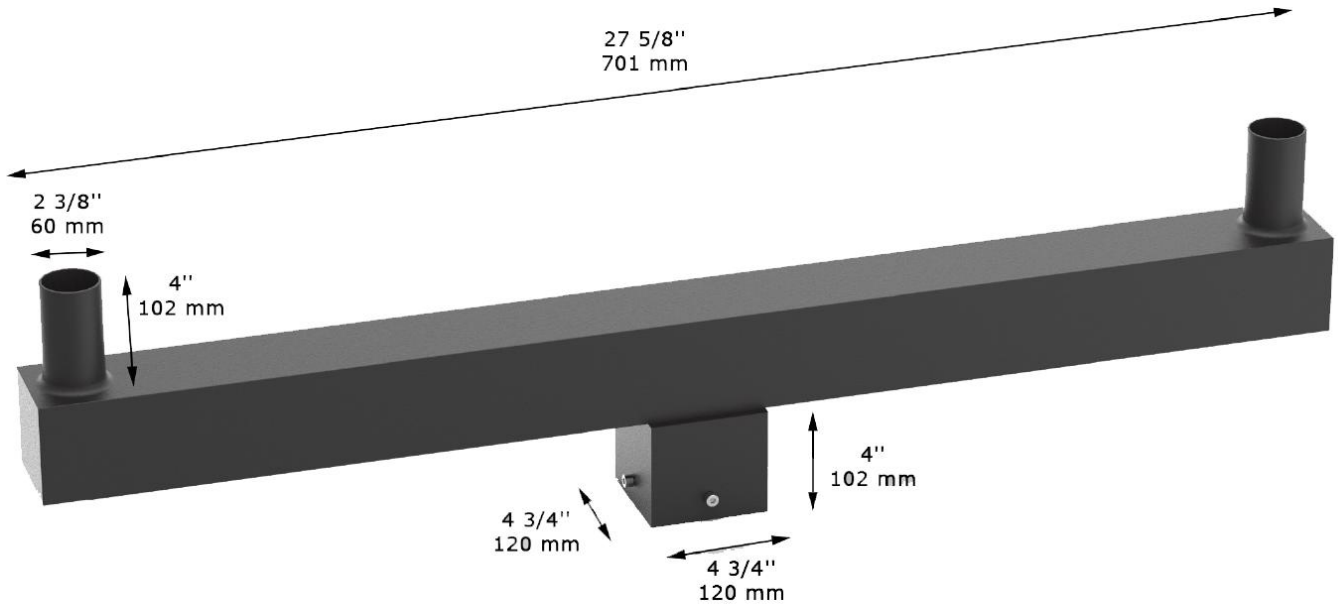

**Tenon Adapter with 4 Horizontal
90 Degree Tenons**

Tenon Adapter for 5 inch Poles

Tenon Adapter for 5 inch Square Poles

Tenon Adapter for 3 inch Square Poles

D60mm to D40mm Tenon Adapter

Tenon Adapter with 3 inch Round Poles

Tenon Adapter with 4 inch Round Poles

Tenon Adapter with 5 inch Round Poles

Square Pole Side Tenon

Round Pole Side Tenon

L Shape Side Mount

Yoke Mount Tenon Adapter

Bullhorn with 2 Arms at 180 Degree (Round Pole)

Bullhorn with 2 Arms at 180 Degree (Square Pole)

Bullhorn with 2 Arms at 180 Degree (Square Pole)

Bullhorn with 2 Arms at 180 Degree (Round Pole)

Bullhorn with 3 Tenons Inline

Bullhorn with 4 Tenons at 90 Degree