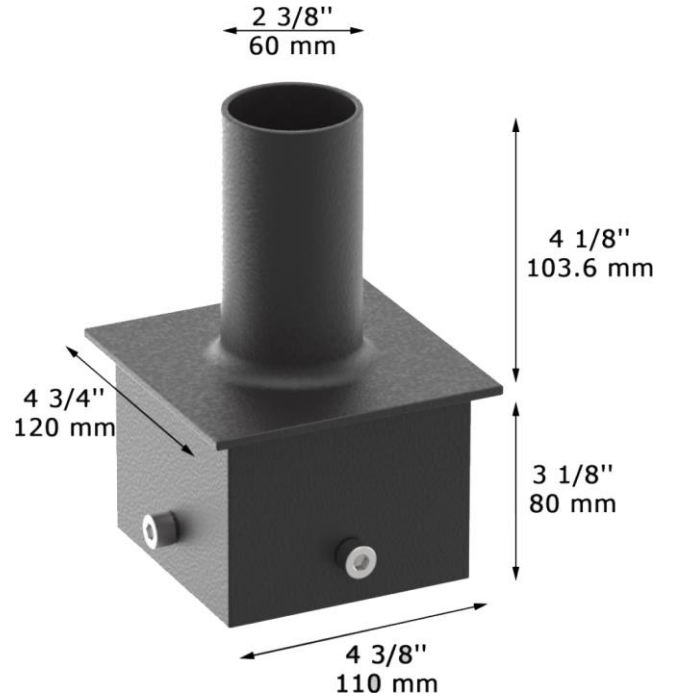

MOUNTING (ACCESSORIES) BRACKETS

**Tenon Adapter with 2 Horizontal
90 Degree Tenons**

**Tenon Adapter with 2 Horizontal
180 Degree Tenons**

**Tenon Adapter with 3 Horizontal
90 Degree Tenons**

**Tenon Adapter with 3 Horizontal
120 Degree Tenons**

**Tenon Adapter with 4 Horizontal
90 Degree Tenons**

Tenon Adapter for 5 inch Poles

Tenon Adapter for 5 inch Square Poles

Tenon Adapter for 3 inch Square Poles

D60mm to D40mm Tenon Adapter

Tenon Adapter with 3 inch Round Poles

Tenon Adapter with 4 inch Round Poles

Tenon Adapter with 5 inch Round Poles

Square Pole Side Tenon

Round Pole Side Tenon

L Shape Side Mount

Yoke Mount Tenon Adapter

Bullhorn with 2 Arms at 180 Degree (Round Pole)

Bullhorn with 2 Arms at 180 Degree (Square Pole)

Bullhorn with 2 Arms at 180 Degree (Square Pole)

Bullhorn with 2 Arms at 180 Degree (Round Pole)

Bullhorn with 3 Tenons Inline

Bullhorn with 4 Tenons at 90 Degree