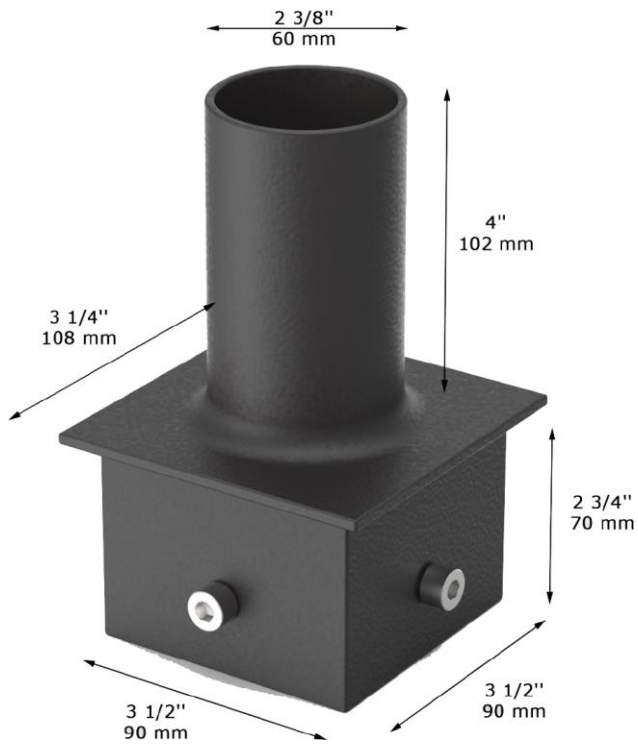

MOUNTING (ACCESSORIES) BRACKETS

**Tenon Adapter with 2 Horizontal
90 Degree Tenons**

**Tenon Adapter with 2 Horizontal
180 Degree Tenons**

**Tenon Adapter with 3 Horizontal
90 Degree Tenons**

**Tenon Adapter with 3 Horizontal
120 Degree Tenons**

**Tenon Adapter with 4 Horizontal
90 Degree Tenons**

Tenon Adapter for 5 inch Poles

Tenon Adapter for 5 inch Square Poles

Tenon Adapter for 3 inch Square Poles

D60mm to D40mm Tenon Adapter

Tenon Adapter with 3 inch Round Poles

Tenon Adapter with 4 inch Round Poles

Tenon Adapter with 5 inch Round Poles

Square Pole Side Tenon

Round Pole Side Tenon

L Shape Side Mount

Yoke Mount Tenon Adapter

Bullhorn with 2 Arms at 180 Degree (Round Pole)

Bullhorn with 2 Arms at 180 Degree (Square Pole)

Bullhorn with 2 Arms at 180 Degree (Square Pole)

Bullhorn with 2 Arms at 180 Degree (Round Pole)

Bullhorn with 3 Tenons Inline

Bullhorn with 4 Tenons at 90 Degree