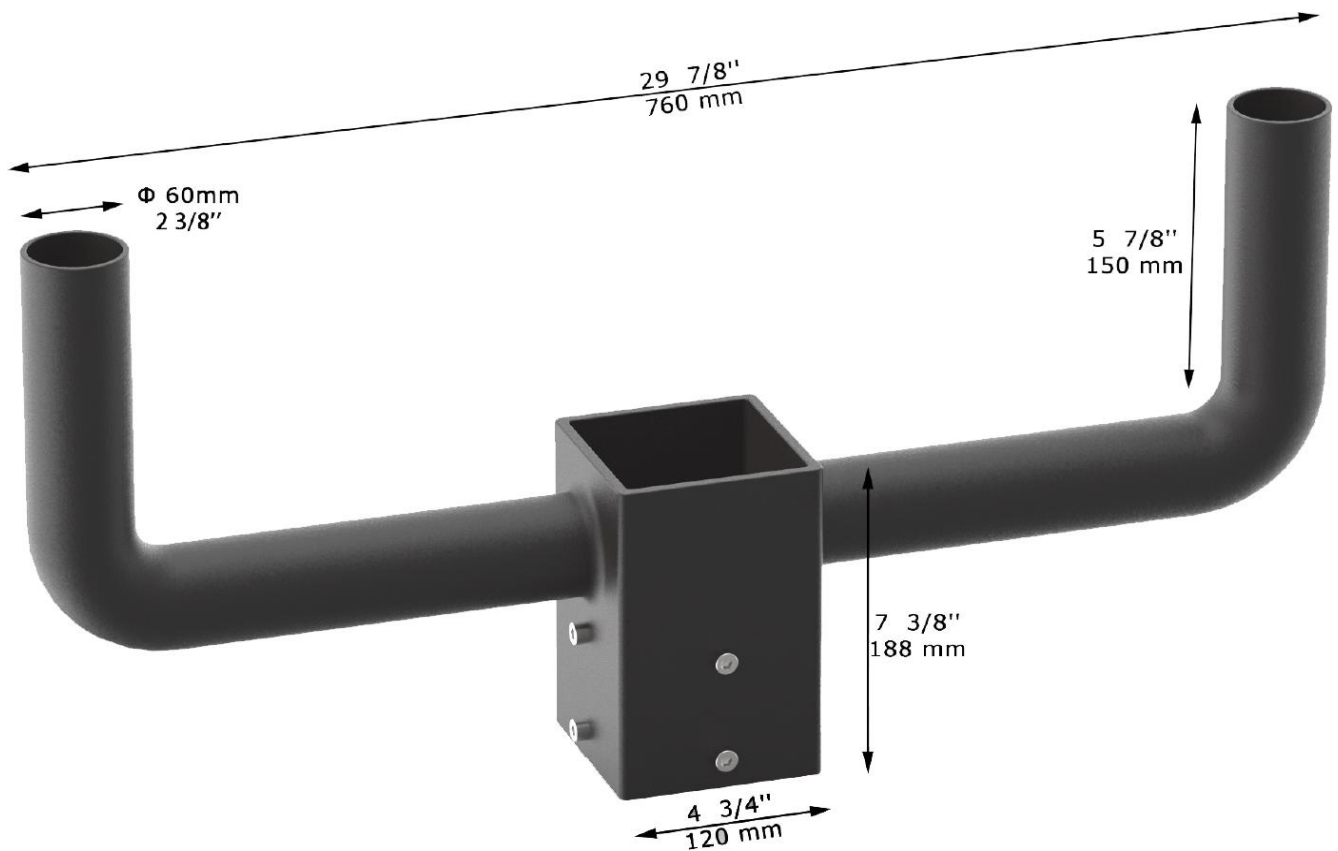

MOUNTING (ACCESSORIES) BRACKETS

**Tenon Adapter with 2 Horizontal
90 Degree Tenons**

**Tenon Adapter with 2 Horizontal
180 Degree Tenons**

**Tenon Adapter with 3 Horizontal
90 Degree Tenons**

**Tenon Adapter with 3 Horizontal
120 Degree Tenons**

**Tenon Adapter with 4 Horizontal
90 Degree Tenons**

Tenon Adapter for 5 inch Poles

Tenon Adapter for 5 inch Square Poles

Tenon Adapter for 3 inch Square Poles

D60mm to D40mm Tenon Adapter

Tenon Adapter with 3 inch Round Poles

Tenon Adapter with 4 inch Round Poles

Tenon Adapter with 5 inch Round Poles

Square Pole Side Tenon

Round Pole Side Tenon

L Shape Side Mount

Yoke Mount Tenon Adapter

Bullhorn with 2 Arms at 180 Degree (Round Pole)

Bullhorn with 2 Arms at 180 Degree (Square Pole)

Bullhorn with 2 Arms at 180 Degree (Square Pole)

Bullhorn with 2 Arms at 180 Degree (Round Pole)

Bullhorn with 3 Tenons Inline

Bullhorn with 4 Tenons at 90 Degree