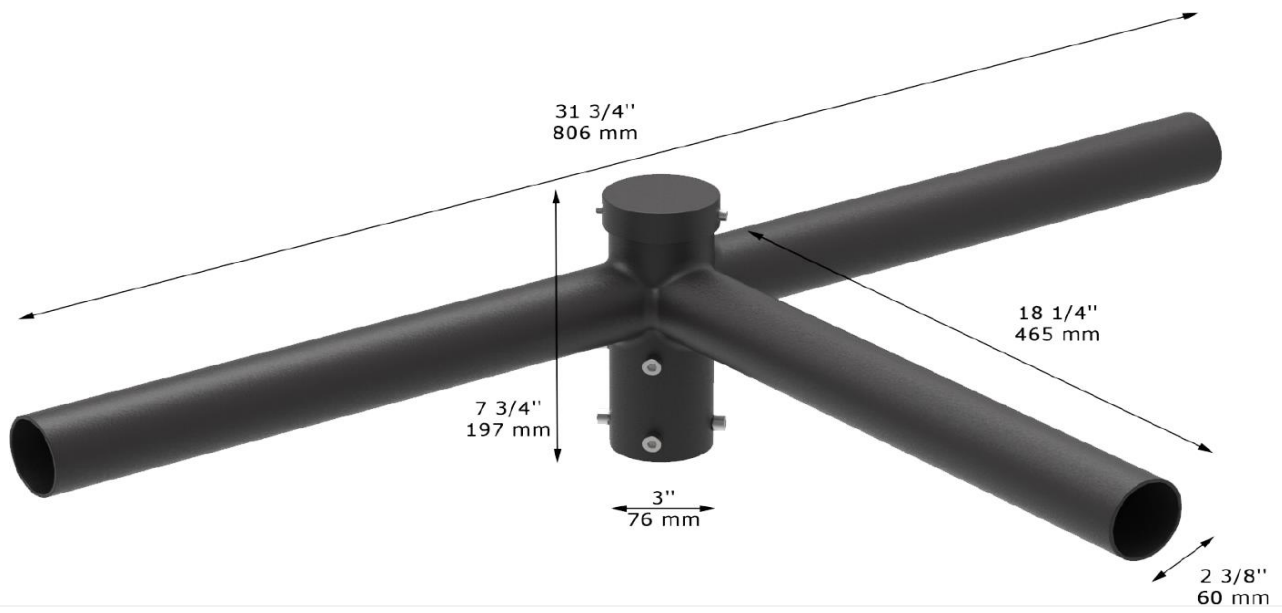

MOUNTING (ACCESSORIES) BRACKETS

**Tenon Adapter with 2 Horizontal
90 Degree Tenons**

**Tenon Adapter with 2 Horizontal
180 Degree Tenons**

**Tenon Adapter with 3 Horizontal
90 Degree Tenons**

**Tenon Adapter with 3 Horizontal
120 Degree Tenons**

**Tenon Adapter with 4 Horizontal
90 Degree Tenons**

Tenon Adapter for 5 inch Poles

Tenon Adapter for 5 inch Square Poles

Tenon Adapter for 3 inch Square Poles

D60mm to D40mm Tenon Adapter

Tenon Adapter with 3 inch Round Poles

Tenon Adapter with 4 inch Round Poles

Tenon Adapter with 5 inch Round Poles

Square Pole Side Tenon

Round Pole Side Tenon

L Shape Side Mount

Yoke Mount Tenon Adapter

Bullhorn with 2 Arms at 180 Degree (Round Pole)

Bullhorn with 2 Arms at 180 Degree (Square Pole)

Bullhorn with 2 Arms at 180 Degree (Square Pole)

Bullhorn with 2 Arms at 180 Degree (Round Pole)

Bullhorn with 3 Tenons Inline

Bullhorn with 4 Tenons at 90 Degree