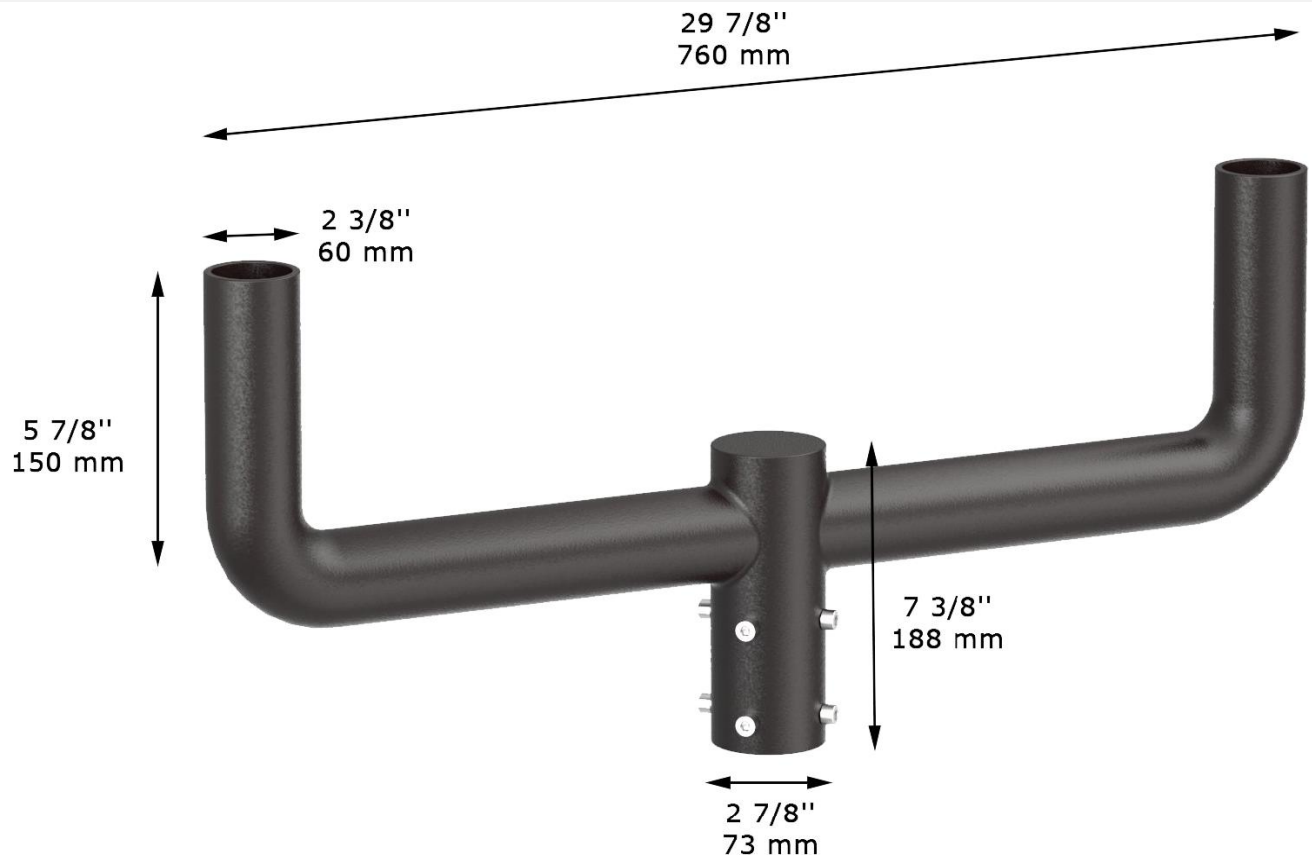

MOUNTING (ACCESSORIES) BRACKETS

**Tenon Adapter with 2 Horizontal
90 Degree Tenons**

**Tenon Adapter with 2 Horizontal
180 Degree Tenons**

**Tenon Adapter with 3 Horizontal
90 Degree Tenons**

**Tenon Adapter with 3 Horizontal
120 Degree Tenons**

**Tenon Adapter with 4 Horizontal
90 Degree Tenons**

Tenon Adapter for 5 inch Poles

Tenon Adapter for 5 inch Square Poles

Tenon Adapter for 3 inch Square Poles

D60mm to D40mm Tenon Adapter

Tenon Adapter with 3 inch Round Poles

Tenon Adapter with 4 inch Round Poles

Tenon Adapter with 5 inch Round Poles

Square Pole Side Tenon

Round Pole Side Tenon

L Shape Side Mount

Yoke Mount Tenon Adapter

Bullhorn with 2 Arms at 180 Degree (Round Pole)

Bullhorn with 2 Arms at 180 Degree (Square Pole)

Bullhorn with 2 Arms at 180 Degree (Square Pole)

Bullhorn with 2 Arms at 180 Degree (Round Pole)

Bullhorn with 3 Tenons Inline

Bullhorn with 4 Tenons at 90 Degree