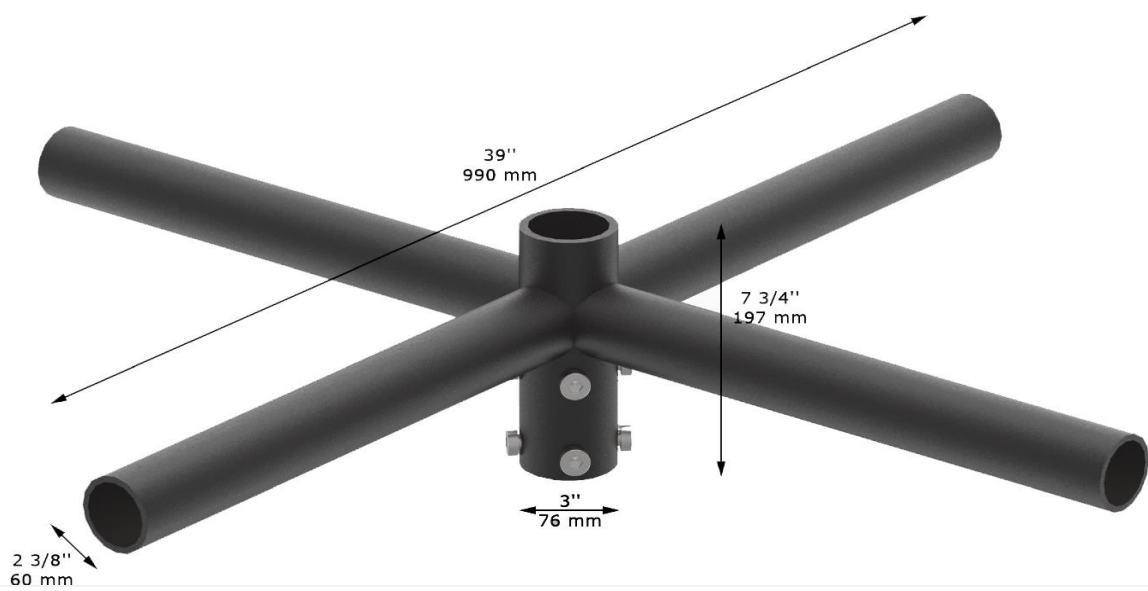

MOUNTING (ACCESSORIES) BRACKETS

**Tenon Adapter with 2 Horizontal
90 Degree Tenons**

**Tenon Adapter with 2 Horizontal
180 Degree Tenons**

**Tenon Adapter with 3 Horizontal
90 Degree Tenons**

**Tenon Adapter with 3 Horizontal
120 Degree Tenons**

**Tenon Adapter with 4 Horizontal
90 Degree Tenons**

Tenon Adapter for 5 inch Poles

Tenon Adapter for 5 inch Square Poles

Tenon Adapter for 3 inch Square Poles

D60mm to D40mm Tenon Adapter

Tenon Adapter with 3 inch Round Poles

Tenon Adapter with 4 inch Round Poles

Tenon Adapter with 5 inch Round Poles

Square Pole Side Tenon

Round Pole Side Tenon

L Shape Side Mount

Yoke Mount Tenon Adapter

Bullhorn with 2 Arms at 180 Degree (Round Pole)

Bullhorn with 2 Arms at 180 Degree (Square Pole)

Bullhorn with 2 Arms at 180 Degree (Square Pole)

Bullhorn with 2 Arms at 180 Degree (Round Pole)

Bullhorn with 3 Tenons Inline

Bullhorn with 4 Tenons at 90 Degree