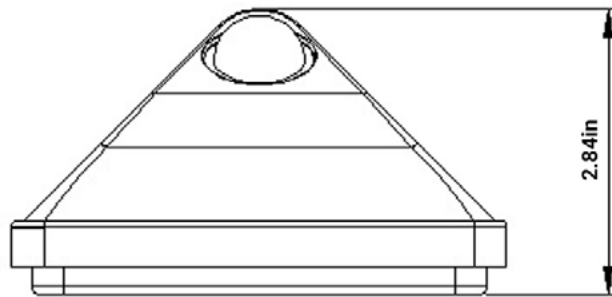

Performance Data

MODEL	WATTAGE	CCT	LUMEN	EFFICACY (lm/W)	VOLTAGE
NB-MWP-13W	13watt	3000K, 4000K, 5000K	1,690lm	130 lm/W	100-277vac
NB-MWP-26W	26watt	3000K, 4000K, 5000K	3,380lm	130 lm/W	100-277vac

Ordering Format

Sample: NB-MWP-26W-50-PC-EM

SERIES	WATTAGE	CCT	VOLTAGE	FINISH*
NB-MWP	13W | 26W	30 = 3000K | 40 = 4000K | 50 = 5000K	BLANK = 100-277V	BLK = Black

* contact the Nebulite sales team for turnaround time and pricing on finish color customizations