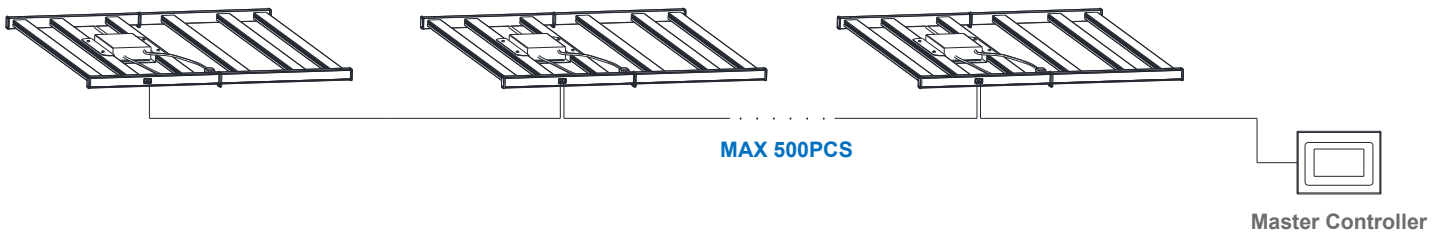

Manual Dimming Interface

Master Controller Dimming