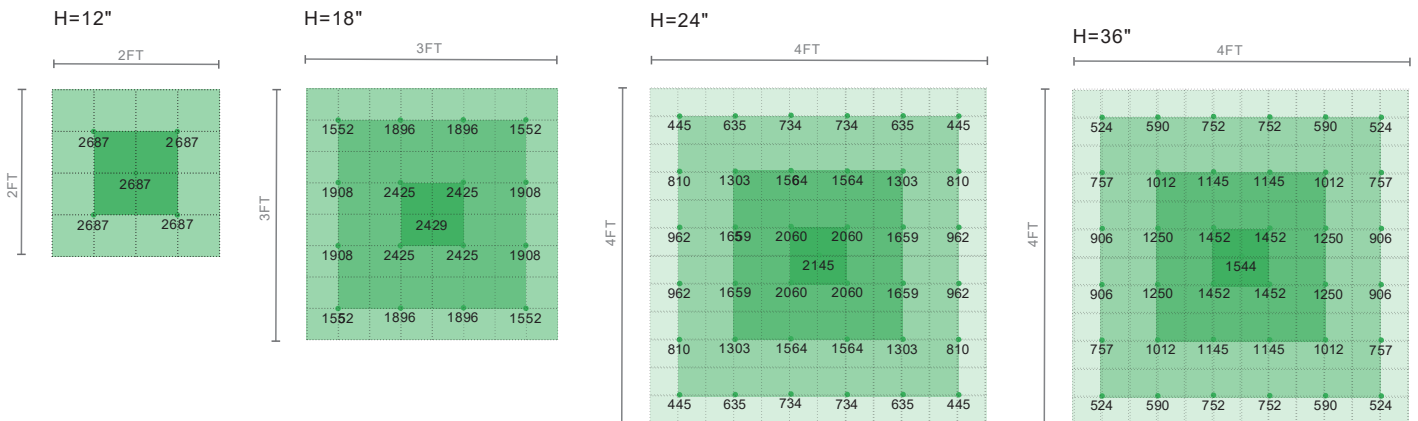

G4 | SPIDER LED GROW LIGHT

400W / 640W / 720W / 1000W

Specifications

| | |
|--|--|
| Wattage | 400W / 640W / 720W / 1000W |
| Efficacy | 2.6~2.7 $\mu\text{mol/J}$ |
| AC Input Voltage | 100~277Vac |
| Light Distribution | 120°(no lens)/80°*100°(with lens) |
| Mounting Height | 12" ~ 48"(Choose according to site conditions) |
| Thermal Management | Temperature rise < 35°C(95°F) |
| Operating Temperature | -40°C to +50°C(-40°F to +113°F) |
| Dimming | 0-10V |
| Total Harmonic Distortion (THD) | <20% |
| Lifetime | 50,000H |
| IP Rating | IP66 |
| Warranty | 5 years |

Light Distribution

PAR Distribution

400W (unit: $\mu\text{mol}/\text{m}^2/\text{s}$) 2.6~2.7 $\mu\text{mol}/\text{J}$

640W (unit: $\mu\text{mol}/\text{m}^2/\text{s}$) 2.6~2.7 $\mu\text{mol}/\text{J}$

720W (unit: $\mu\text{mol}/\text{m}^2/\text{s}$) 2.6~2.7 $\mu\text{mol}/\text{J}$

Packaging information

| Model No. | Product Size(mm/in) | Package Size(mm/in) | N.W (Kg/Lbs) | G.W (Kg/Lbs) | QTY |
|-----------------|--|--|--------------------|--------------------|-------|
| YR-GL1140-W400 | 1146 x 715 x 65 mm 45.12 x 28.15 x 2.56 in | 1180 x 140 x 410 mm 46.46 x 5.51 x 16.14 in | 8 Kg(17.64 Lbs) | 9.5 Kg(20.94 Lbs) | 1 PCS |
| YR-GL1140-W640 | 1146 x 955 x 65 mm 45.12 x 37.60 x 2.56 in | 1180 x 140 x 550 mm 46.46 x 5.51 x 21.65 in | 10.7 Kg(23.59 Lbs) | 12.8 Kg(28.22 Lbs) | 1 PCS |
| YR-GL1140-W720 | 1146 x 1275 x 65 mm 45.12 x 50.20 x 2.56 in | 1180 x 140 x 690 mm 46.46 x 5.51 x 27.17 in | 15 Kg(39.69 Lbs) | 17 Kg(44.09 Lbs) | 1 PCS |
| YR-GL1140-W1000 | 1146 x 715 x 65 mm 45.12 x 28.15 x 2.56 in | 1180 x 140 x 830 mm 46.46 x 5.51 x 32.68 in | 19 Kg(41.89 Lbs) | 21 Kg(46.30 Lbs) | 1 PCS |