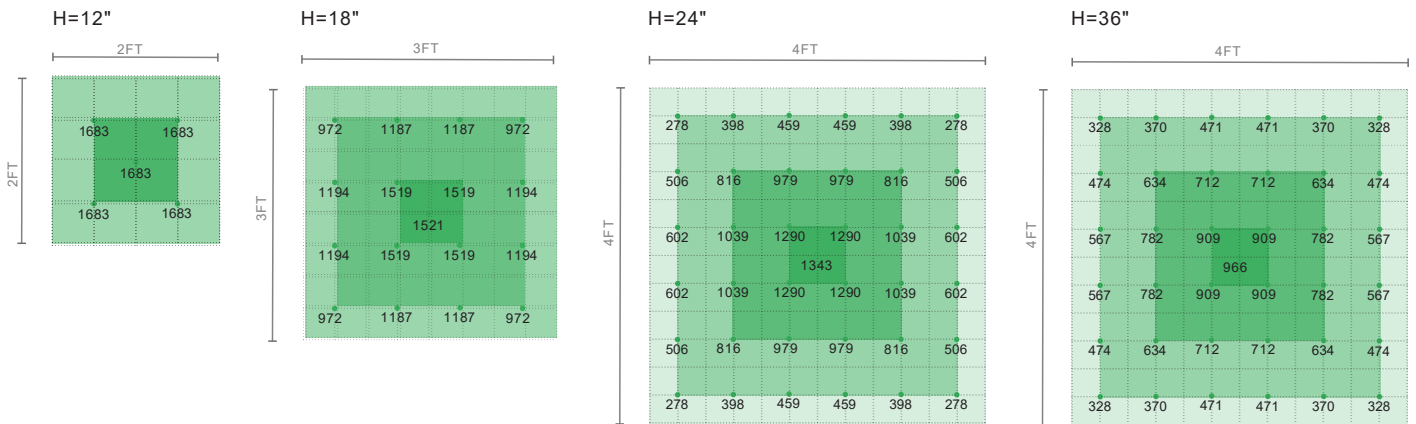

G4 | SPIDER LED GROW LIGHT

400W / 640W / 720W / 1000W

Specifications

| | |
|--|--|
| Wattage | 400W / 640W / 720W / 1000W |
| Efficacy | 2.6~2.7 $\mu\text{mol/J}$ |
| AC Input Voltage | 100~277Vac |
| Light Distribution | 120°(no lens)/80°*100°(with lens) |
| Mounting Height | 12" ~ 48"(Choose according to site conditions) |
| Thermal Management | Temperature rise < 35°C(95°F) |
| Operating Temperature | -40°C to +50°C(-40°F to +113°F) |
| Dimming | 0-10V |
| Total Harmonic Distortion (THD) | <20% |
| Lifetime | 50,000H |
| IP Rating | IP66 |
| Warranty | 5 years |

Device Pair

Device List

Timing

Applications

Greenhouse

Vertical farming

Research

Home applications

Light Distribution

PAR Distribution

400W (unit: $\mu\text{mol}/\text{m}^2/\text{s}$) 2.6~2.7 $\mu\text{mol}/\text{J}$

640W (unit: $\mu\text{mol}/\text{m}^2/\text{s}$) 2.6~2.7 $\mu\text{mol}/\text{J}$

720W (unit: $\mu\text{mol}/\text{m}^2/\text{s}$) 2.6~2.7 $\mu\text{mol}/\text{J}$

Packaging information

| Model No. | Product Size(mm/in) | Package Size(mm/in) | N.W (Kg/Lbs) | G.W (Kg/Lbs) | QTY |
|-----------------|--|--|--------------------|--------------------|-------|
| YR-GL1140-W400 | 1146 x 715 x 65 mm 45.12 x 28.15 x 2.56 in | 1180 x 140 x 410 mm 46.46 x 5.51 x 16.14 in | 8 Kg(17.64 Lbs) | 9.5 Kg(20.94 Lbs) | 1 PCS |
| YR-GL1140-W640 | 1146 x 955 x 65 mm 45.12 x 37.60 x 2.56 in | 1180 x 140 x 550 mm 46.46 x 5.51 x 21.65 in | 10.7 Kg(23.59 Lbs) | 12.8 Kg(28.22 Lbs) | 1 PCS |
| YR-GL1140-W720 | 1146 x 1275 x 65 mm 45.12 x 50.20 x 2.56 in | 1180 x 140 x 690 mm 46.46 x 5.51 x 27.17 in | 15 Kg(39.69 Lbs) | 17 Kg(44.09 Lbs) | 1 PCS |
| YR-GL1140-W1000 | 1146 x 715 x 65 mm 45.12 x 28.15 x 2.56 in | 1180 x 140 x 830 mm 46.46 x 5.51 x 32.68 in | 19 Kg(41.89 Lbs) | 21 Kg(46.30 Lbs) | 1 PCS |