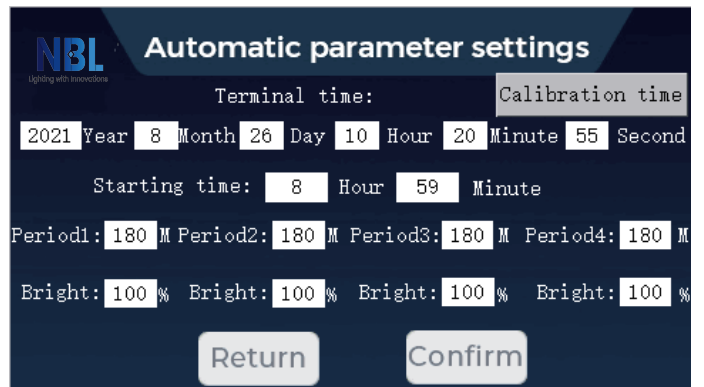

Manual Dimming Interface

Master Controller Dimming