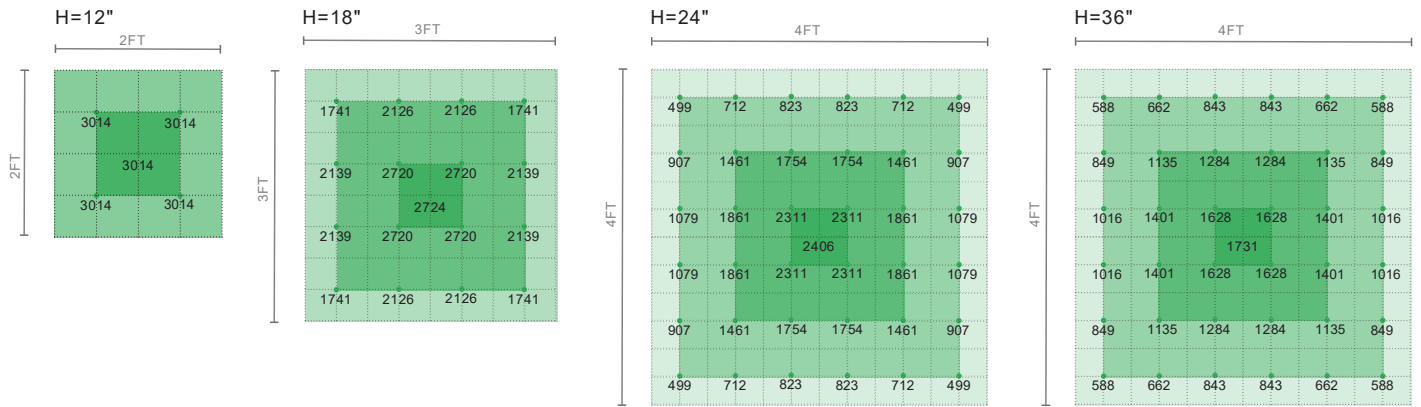

G4 | SPIDER LED GROW LIGHT

400W / 640W / 720W / 1000W

Specifications

| | |
|--|--|
| Wattage | 400W / 640W / 720W / 1000W |
| Efficacy | 2.6~2.7 $\mu\text{mol/J}$ |
| AC Input Voltage | 100~277Vac |
| Light Distribution | 120°(no lens)/80°*100°(with lens) |
| Mounting Height | 12" ~ 48"(Choose according to site conditions) |
| Thermal Management | Temperature rise < 35°C(95°F) |
| Operating Temperature | -40°C to +50°C(-40°F to +113°F) |
| Dimming | 0-10V |
| Total Harmonic Distortion (THD) | <20% |
| Lifetime | 50,000H |
| IP Rating | IP66 |
| Warranty | 5 years |

Light Distribution

PAR Distribution

400W (unit: $\mu\text{mol}/\text{m}^2/\text{s}$) 2.6~2.7 $\mu\text{mol}/\text{J}$

640W (unit: $\mu\text{mol}/\text{m}^2/\text{s}$) 2.6~2.7 $\mu\text{mol}/\text{J}$

720W (unit: $\mu\text{mol}/\text{m}^2/\text{s}$) 2.6~2.7 $\mu\text{mol}/\text{J}$

Packaging information

| Model No. | Product Size(mm/in) | Package Size(mm/in) | N.W (Kg/Lbs) | G.W (Kg/Lbs) | QTY |
|-----------------|--|--|--------------------|--------------------|-------|
| YR-GL1140-W400 | 1146 x 715 x 65 mm 45.12 x 28.15 x 2.56 in | 1180 x 140 x 410 mm 46.46 x 5.51 x 16.14 in | 8 Kg(17.64 Lbs) | 9.5 Kg(20.94 Lbs) | 1 PCS |
| YR-GL1140-W640 | 1146 x 955 x 65 mm 45.12 x 37.60 x 2.56 in | 1180 x 140 x 550 mm 46.46 x 5.51 x 21.65 in | 10.7 Kg(23.59 Lbs) | 12.8 Kg(28.22 Lbs) | 1 PCS |
| YR-GL1140-W720 | 1146 x 1275 x 65 mm 45.12 x 50.20 x 2.56 in | 1180 x 140 x 690 mm 46.46 x 5.51 x 27.17 in | 15 Kg(39.69 Lbs) | 17 Kg(44.09 Lbs) | 1 PCS |
| YR-GL1140-W1000 | 1146 x 715 x 65 mm 45.12 x 28.15 x 2.56 in | 1180 x 140 x 830 mm 46.46 x 5.51 x 32.68 in | 19 Kg(41.89 Lbs) | 21 Kg(46.30 Lbs) | 1 PCS |