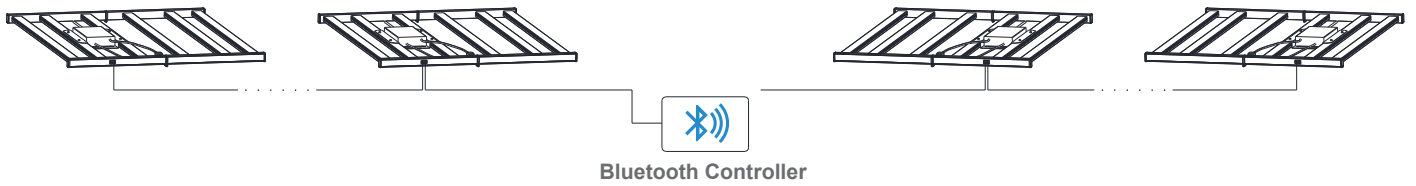

G4 | SPIDER LED GROW LIGHT

400W / 640W / 720W / 1000W

Specifications

| | |
|--|--|
| Wattage | 400W / 640W / 720W / 1000W |
| Efficacy | 2.6~2.7 $\mu\text{mol/J}$ |
| AC Input Voltage | 100~277Vac |
| Light Distribution | 120°(no lens)/80°*100°(with lens) |
| Mounting Height | 12" ~ 48"(Choose according to site conditions) |
| Thermal Management | Temperature rise < 35°C(95°F) |
| Operating Temperature | -40°C to +50°C(-40°F to +113°F) |
| Dimming | 0-10V |
| Total Harmonic Distortion (THD) | <20% |
| Lifetime | 50,000H |
| IP Rating | IP66 |
| Warranty | 5 years |

Device Pair

Device List

Timing

Applications

Greenhouse

Vertical farming

Research

Home applications