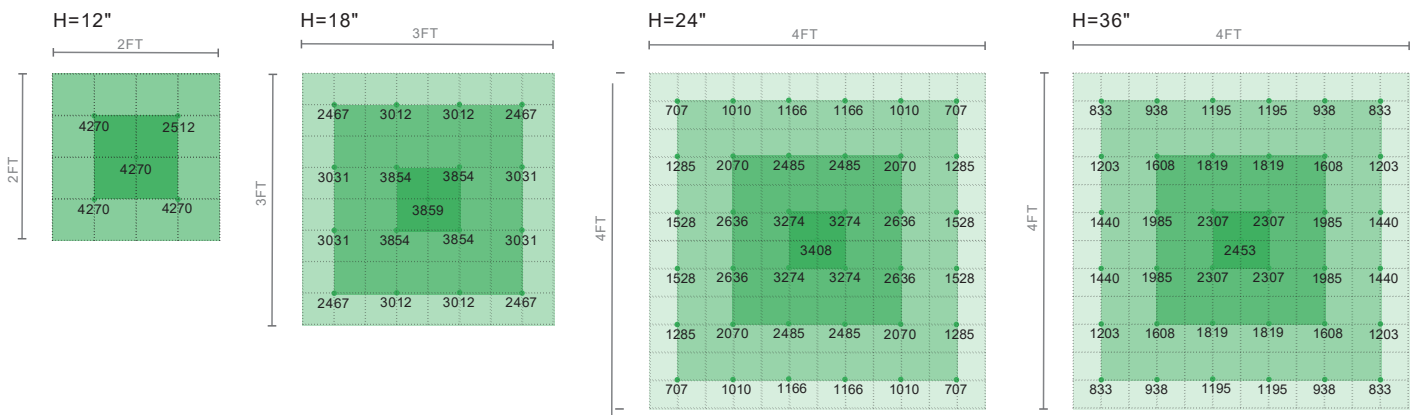

G4 | SPIDER LED GROW LIGHT

400W / 640W / 720W / 1000W

Specifications

| | |
|--|--|
| Wattage | 400W / 640W / 720W / 1000W |
| Efficacy | 2.6~2.7 $\mu\text{mol/J}$ |
| AC Input Voltage | 100~277Vac |
| Light Distribution | 120°(no lens)/80°*100°(with lens) |
| Mounting Height | 12" ~ 48"(Choose according to site conditions) |
| Thermal Management | Temperature rise < 35°C(95°F) |
| Operating Temperature | -40°C to +50°C(-40°F to +113°F) |
| Dimming | 0-10V |
| Total Harmonic Distortion (THD) | <20% |
| Lifetime | 50,000H |
| IP Rating | IP66 |
| Warranty | 5 years |

Light Distribution

PAR Distribution

400W (unit: $\mu\text{mol}/\text{m}^2/\text{s}$) 2.6~2.7 $\mu\text{mol}/\text{J}$

640W (unit: $\mu\text{mol}/\text{m}^2/\text{s}$) 2.6~2.7 $\mu\text{mol}/\text{J}$

720W (unit: $\mu\text{mol}/\text{m}^2/\text{s}$) 2.6~2.7 $\mu\text{mol}/\text{J}$

1000W (unit: $\mu\text{mol}/\text{m}^2/\text{s}$) 2.6~2.7 $\mu\text{mol}/\text{J}$

Installation

Four-corner steel wire rope ceiling installation

Four-corner concentrated steel wire rope ceiling installation

Packaging information

| Model No. | Product Size(mm/in) | Package Size(mm/in) | N.W (Kg/Lbs) | G.W (Kg/Lbs) | QTY |
|-----------------|--|--|--------------------|--------------------|-------|
| YR-GL1140-W400 | 1146 x 715 x 65 mm 45.12 x 28.15 x 2.56 in | 1180 x 140 x 410 mm 46.46 x 5.51 x 16.14 in | 8 Kg(17.64 Lbs) | 9.5 Kg(20.94 Lbs) | 1 PCS |
| YR-GL1140-W640 | 1146 x 955 x 65 mm 45.12 x 37.60 x 2.56 in | 1180 x 140 x 550 mm 46.46 x 5.51 x 21.65 in | 10.7 Kg(23.59 Lbs) | 12.8 Kg(28.22 Lbs) | 1 PCS |
| YR-GL1140-W720 | 1146 x 1275 x 65 mm 45.12 x 50.20 x 2.56 in | 1180 x 140 x 690 mm 46.46 x 5.51 x 27.17 in | 15 Kg(39.69 Lbs) | 17 Kg(44.09 Lbs) | 1 PCS |
| YR-GL1140-W1000 | 1146 x 715 x 65 mm 45.12 x 28.15 x 2.56 in | 1180 x 140 x 830 mm 46.46 x 5.51 x 32.68 in | 19 Kg(41.89 Lbs) | 21 Kg(46.30 Lbs) | 1 PCS |