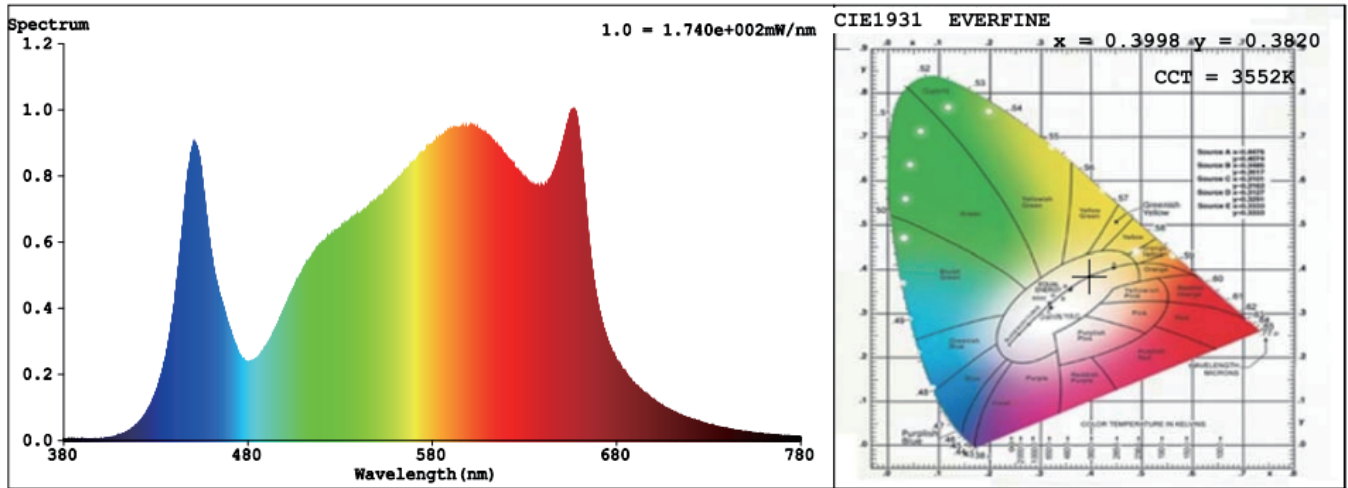

Light Distribution